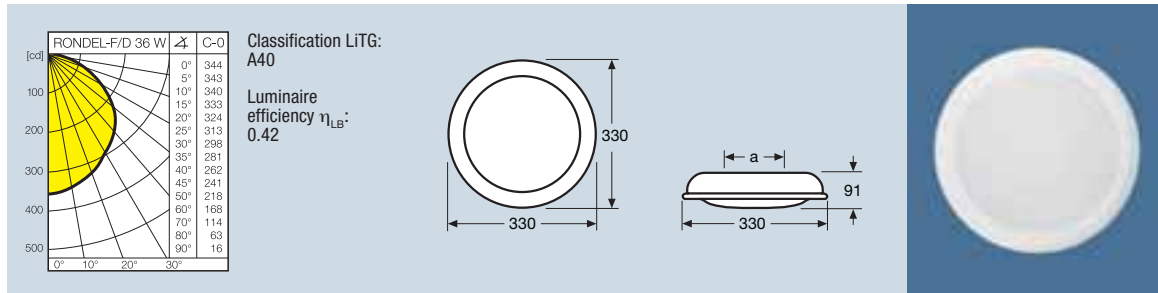

OSRAM DULUX® RONDEL-F/D OSRAM DULUX® RONDEL-F/P