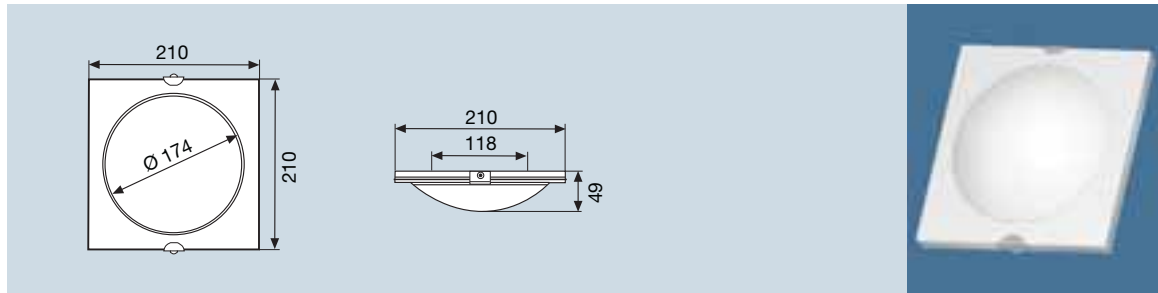

OSRAM DULUX® COMBI

- Ready to install with 2 m of cable and plug

OSRAM DULUX® COMBI-F

- For fixed connection

Technical data and equipment

- Equipped with OSRAM DULUX® S 41-827 lamp
-

HALOPIN® CARRÉ HALOPIN® RONDEL