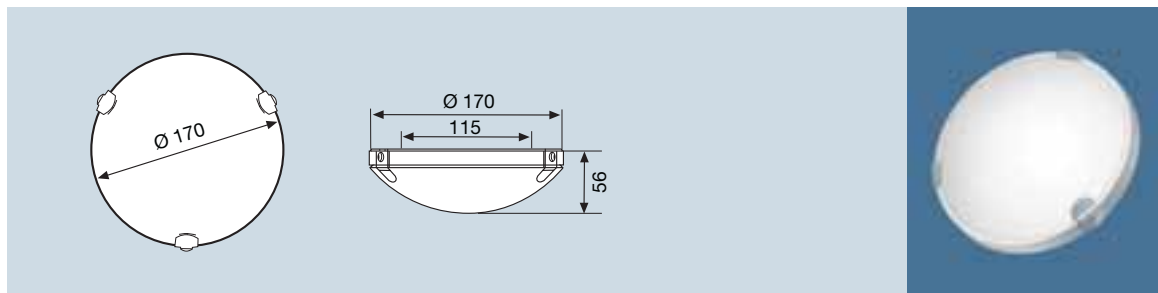

Product reference	Product number	COLOR	W	V	Hz	
HALOPIN® RONDEL						
41826	4008321908957	white	60	230	50	4x1

Description and features

HALOPIN® CARRÉ and HALOPIN® RONDEL are particularly elegant ceiling and wall luminaires with innovative HALOPIN® mains voltage halogen lamps.

- Frosted glass luminaire cover
- Stainless-steel coloured mounting ring
- Simple installation

Technical data and equipment

- Equipped with HALOPIN® 66660 60 W lamp
- ¹⁾

1) Applied for