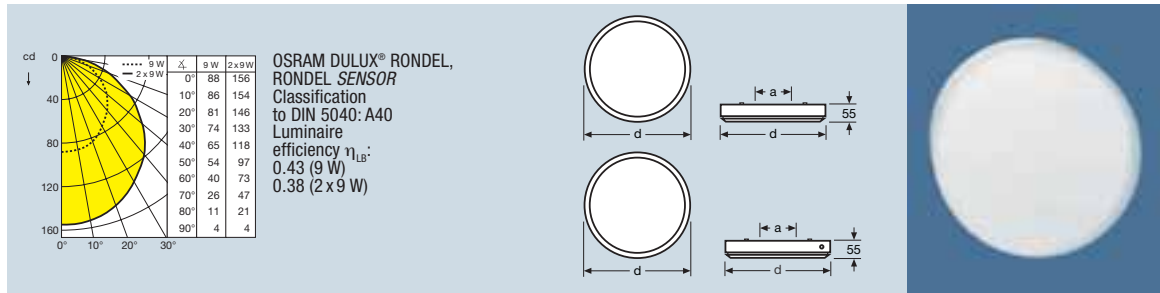

OSRAM DULUX® RONDEL, OSRAM DULUX® RONDEL *SENSOR* OSRAM DULUX® RONDEL ECO

Product reference	Product number	COLOR	W	V	Hz	h [mm]	d [mm]	a [mm]	
OSRAM DULUX® RONDEL									
73025	4050300361543	white	9	230	50	55	230	80	4x1
73030	4050300328737	white	2x9	230	50	55	270	126	4x1
OSRAM DULUX® RONDEL <i>SENSOR</i>									
73025-75	4050300399133	white	9	230	50	55	230	80	4x1