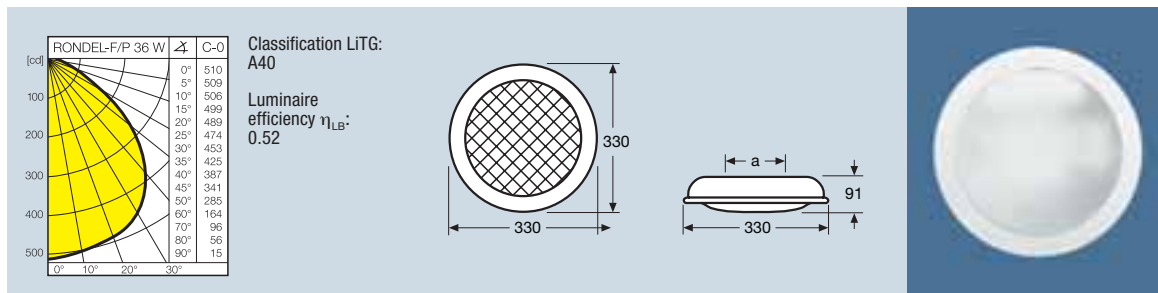

Product reference	Product number	COLOR	W	V	Hz	h [mm]	d [mm]	a [mm]	Icons
OSRAM DULUX® RONDEL-F/P									
74005-43	4050300419947	white	36	230	50	91	330	170	4x1

Description and features

The compact OSRAM DULUX® RONDEL-F ceiling luminaire provides bright economical light with superb evenly distributed light.