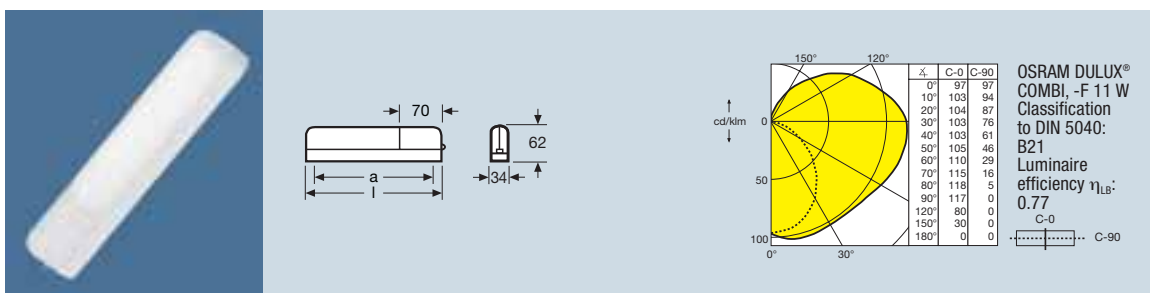

Product reference	Product number	COLOR	W	V	Hz	l [mm]	b [mm]	h [mm]	a [mm]	
OSRAM DULUX® COMBI										
73011	4050300005263	white	9	230	50	230	34	62	197	4x1
73016	4050300010489	white	11	230	50	290	34	62	225	4x1