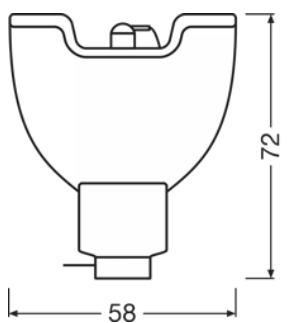

Sirius HRI 330W XL

SIRIUS HRI 371W