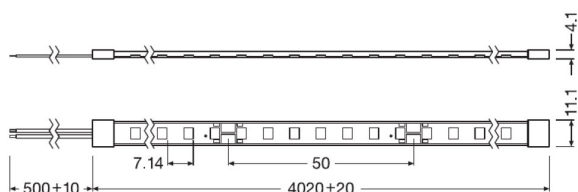

Datablad produktfamilj

Produktskiss med nummer

TFP2000S-G1 -927-04, TFP2000S-G1 -930-04, TFP2000S-G1 -935-04, TFP2000S-G1 -940-04

Temperaturer och driftsförhållanden

Produktbeskrivning	Temperaturområde vid Tc punkten	Förvaringstemperatur
TFP600S-G1 -827-05	-25...80 °C	-30...85 °C
TFP600S-G1 -830-05	-25...80 °C	-30...85 °C
TFP600S-G1 -840-05	-25...80 °C	-30...85 °C
TFP600S-G1 -865-05	-25...80 °C	-30...85 °C
TFP600S-G1 -850-05	-25...80 °C	-30...85 °C
TFP600S-G1 -927-05	-25...80 °C	-30...85 °C
TFP600S-G1 -930-05	-25...80 °C	-30...85 °C
TFP600S-G1 -935-05	-25...80 °C	-30...85 °C
TFP600S-G1 -940-05	-25...80 °C	-30...85 °C
TFP1000S-G1 -827-05	-25...80 °C	-30...85 °C
TFP1000S-G1 -830-05	-25...80 °C	-30...85 °C
TFP1000S-G1 -840-05	-25...80 °C	-30...85 °C
TFP1000S-G1 -865-05	-25...80 °C	-30...85 °C
TFP1000S-G1 -850-05	-25...80 °C	-30...85 °C
TFP1000S-G1 -927-05	-25...80 °C	-30...85 °C
TFP1000S-G1 -930-05	-25...80 °C	-30...85 °C
TFP1000S-G1 -935-05	-25...80 °C	-30...85 °C
TFP1000S-G1 -940-05	-25...80 °C	-30...85 °C